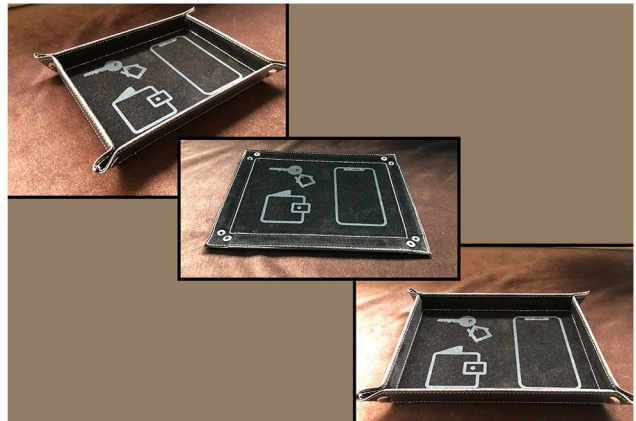

Pine serving Tray

Dimensions : 16 * 10 * 1.5 (in inches)

PineWood Tray

Dimensions : 7 * 4 * 1.5 (in inches)

BOXES | TRAYS | BASKETS

Vegan Leather Tray
Dimensions : 8 * 5 * 1.5 (in inches)

Tea Organiser
Dimensions : 8 * 6 * 1.5 (in inches)

Tray
Dimensions : 10 * 8 * 2 (in inches)

Table Button Tray
Dimensions : 7 * 5 (in inches)

Basket
Dimensions : 16 * 12 * 16 (in inches)

TeaBag Holder
Dimensions : 17 * 3 * 3 (in inches)

The background features a large, thick, yellow-outlined diamond shape. A thin, light-yellow line runs diagonally from the top-left to the bottom-right, passing through the diamond. There are four solid-colored diamonds: a yellow one in the top-left, a yellow one in the bottom-right, a dark grey one in the bottom-center, and a white one in the center. A cluster of black dots is located in the bottom-right area. In the bottom-left corner, there are three wavy lines.

**GIFTS
BRAND MERCHANDISE
SOUVENIR**

GIFTS | BRAND MERCHANDISE SOUVENIR

Trunk Set
Dimensions : 7 * 5 * 4 , 11 * 9 * 4 (in inches)

Clutchers
Dimensions : 7 * 5 * 2 (in inches)

Personalised Trunk Table Top
Dimensions : 7 * 3 * 1 (in inches)