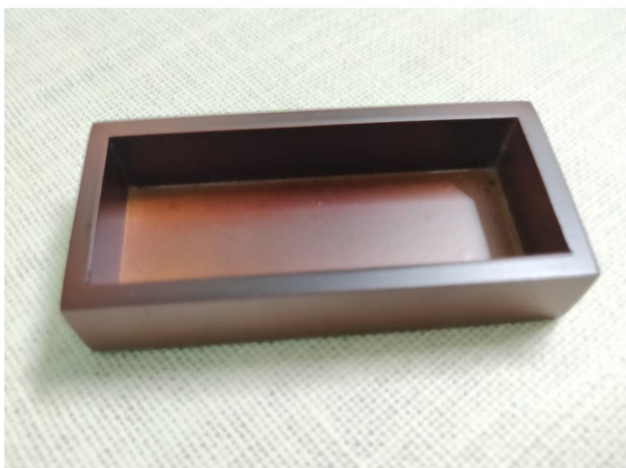

Wooden Buffet Tags
Dimensions : 4 * 3 * 0.25 (in inches)

TABLEWARE | KITCHENWARE DECOR

Bakery Tags
Dimensions : 4 * 2 * 0.3 (in inches)

Billing Folder
Dimensions : 7 * 5 * 1 (in inches)

Bill Folder
Dimensions : 3.5 * 6.5 * 0.5 (in inches)

Menu Holder
Dimensions : 10 * 8 * 1 (in inches)

Tip Box
Dimensions : 10 * 9 * 5 (in inches)

Bread Shelf
Dimensions : 6 feet * 3 feet * 18 inch

TABLEWARE | KITCHENWARE DECOR

Wood and Leatherette Menu Board
Dimensions : 11 * 17 (in inches)

Handstained Chest Menu Box
Dimensions : 9 * 12 * 3 (in inches)

Chopping Board Style Menu Board
Dimensions : 11 * 13 (in inches)

Dips and Chips Platter
Dimensions : 8.5 * 5.5 * 6 (in inches)

Salt Pepper Holder
Dimensions : 5 * 2 * 1.5 (in inches)