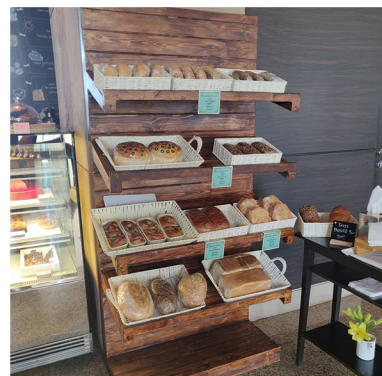

Wooden Buffet Tags
Dimensions : 4 * 3 * 0.25 (in inches)

TABLEWARE | KITCHENWARE DECOR

Bakery Tags
Dimensions : 4 * 2 * 0.3 (in inches)

Billing Folder
Dimensions : 7 * 5 * 1 (in inches)

Bill Folder
Dimensions : 3.5 * 6.5 * 0.5 (in inches)

Menu Holder
Dimensions : 10 * 8 * 1 (in inches)

Tip Box
Dimensions : 10 * 9 * 5 (in inches)

Bread Shelf
Dimensions : 6 feet * 3 feet * 18 inch

TABLEWARE | KITCHENWARE DECOR

Wood and Leatherette Menu Board
Dimensions : 11 * 17 (in inches)

Handstained Chest Menu Box
Dimensions : 9 * 12 * 3 (in inches)

Chopping Board Style Menu Board
Dimensions : 11 * 13 (in inches)

Dips and Chips Platter
Dimensions : 8.5 * 5.5 * 6 (in inches)

Salt Pepper Holder
Dimensions : 5 * 2 * 1.5 (in inches)