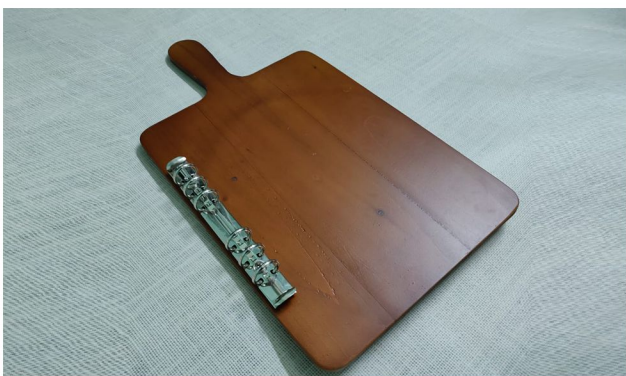

Wooden Buffet Tags
Dimensions : 4 * 3 * 0.25 (in inches)

TABLEWARE | KITCHENWARE DECOR

Bakery Tags
Dimensions : 4 * 2 * 0.3 (in inches)

Billing Folder
Dimensions : 7 * 5 * 1 (in inches)

Bill Folder
Dimensions : 3.5 * 6.5 * 0.5 (in inches)

Menu Holder
Dimensions : 10 * 8 * 1 (in inches)

Tip Box
Dimensions : 10 * 9 * 5 (in inches)

Bread Shelf
Dimensions : 6 feet * 3 feet * 18 inch

TABLEWARE | KITCHENWARE DECOR

Wood and Leatherette Menu Board
Dimensions : 11 * 17 (in inches)

Handstained Chest Menu Box
Dimensions : 9 * 12 * 3 (in inches)

Chopping Board Style Menu Board
Dimensions : 11 * 13 (in inches)

Dips and Chips Platter
Dimensions : 8.5 * 5.5 * 6 (in inches)

Salt Pepper Holder
Dimensions : 5 * 2 * 1.5 (in inches)