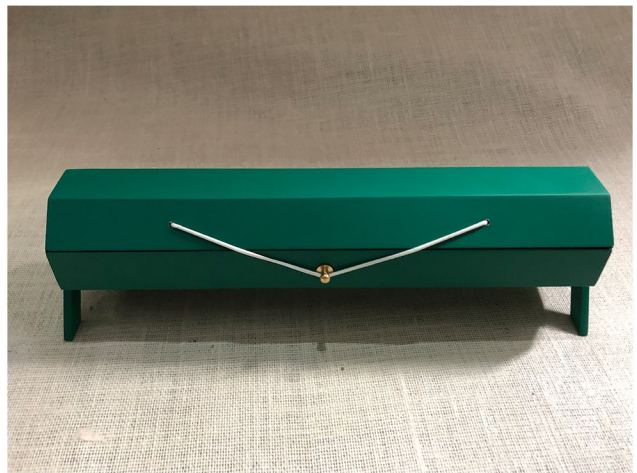

Ring Box
Dimensions : 8 * 5 * 3 (in inches)

Jewellery Storage Box
Dimensions : 11 * 9 * 3 (in inches)

BOXES | TRAYS | BASKETS

Single Drawer
Dimensions : 8 * 5 * 3 (in inches)

Single Drawer Lid
Dimensions : 8 * 5 * 3 (in inches)

Flap Box
Dimensions : 7 * 2.5 * 2.5 (in inches)

Wine and Cookies Box
Dimensions : 15 * 3 * 5 (in inches)

Wine Box
Dimensions : 11 * 8 * 4 (in inches)

Scroll Boxes with Stand
Dimensions : 13 * 3 (in inches)