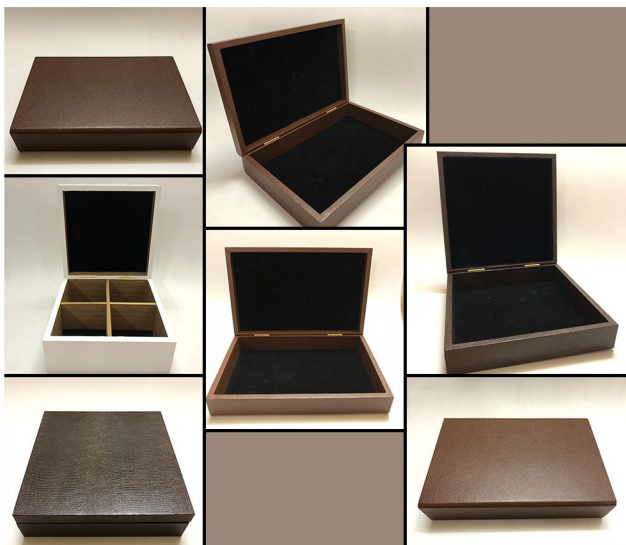

Flap Box
Dimensions : 7 * 2.5 * 2.5 (in inches)

Wine and Cookies Box
Dimensions : 15 * 3 * 5 (in inches)

Wine Box
Dimensions : 11 * 8 * 4 (in inches)

Scroll Boxes with Stand
Dimensions : 13 * 3 (in inches)

BOXES | TRAYS | BASKETS

Acrylic gift box
Dimensions : 6 * 5 * 3 (in inches)

Cartoon Acrylic Box
Dimensions : 8 * 5.5 * 2.5 (in inches)

Christmas Theme Boxes
Dimensions : 6 * 6 * 3 (in inches)

Standard Gift Box
Dimensions : 6 * 4 * 0.5 (in inches)

Medal Gift Box
Dimensions : 3 * 3 * 0.5 (in inches)

Gift Box
Dimensions : 8 * 5 * 1.5 (in inches)

BOXES | TRAYS | BASKETS

Paper Rectangle Box
Dimensions : 6 * 1.75 * 1.5 (in inches)

Paper Cylinder Box
Dimensions : 5 * 2 inch dia

Cylinder Box
Dimensions : 5 * 2 inch dia

Tissue Box
Dimensions : 7 * 5 * 1 (in inches)

Gift Box
Dimensions : 8 * 6 * 1 (in inches)

Matt Colour Trays
Dimensions : 7 * 5 * 1.5 (in inches)

BOXES | TRAYS | BASKETS