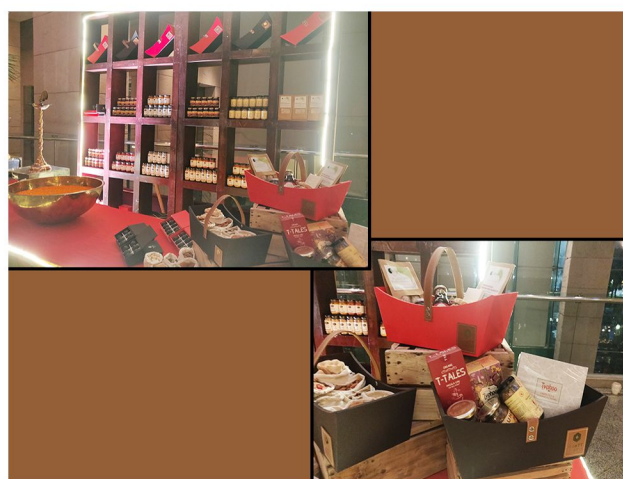

Diwali Display At Hyatt