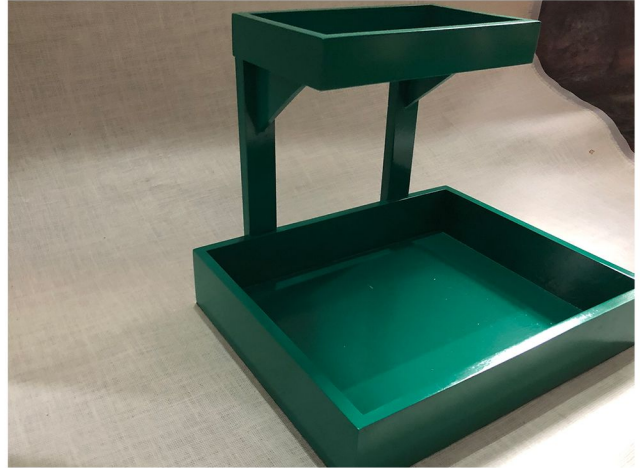

Medal Gift Box
Dimensions : 3 * 3 * 0.5 (in inches)

Gift Box
Dimensions : 8 * 5 * 1.5 (in inches)

BOXES | TRAYS | BASKETS

Paper Rectangle Box
Dimensions : 6 * 1.75 * 1.5 (in inches)

Paper Cylinder Box
Dimensions : 5 * 2 inch dia

Cylinder Box
Dimensions : 5 * 2 inch dia

Tissue Box
Dimensions : 7 * 5 * 1 (in inches)

Gift Box
Dimensions : 8 * 6 * 1 (in inches)

Matt Colour Trays
Dimensions : 7 * 5 * 1.5 (in inches)

BOXES | TRAYS | BASKETS

Boat Tray

Dimensions : 10 * 6 * 5 (in inches)

2 Tier Gloss Tray

Dimensions : 16 * 10 * 1.5 (in inches)

Christmas Theme Baskets

Dimensions : 6 * 4 * 4 (in inches)

PineWood Serving Tray

Dimensions : 16 * 9 * 1.5 (in inches)