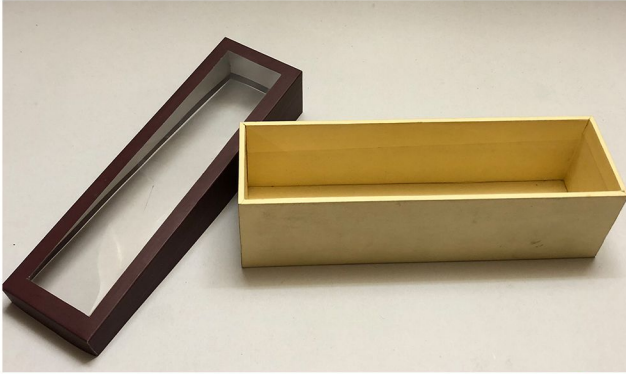

Flap Box
Dimensions : 7 * 2.5 * 2.5 (in inches)

Wine and Cookies Box
Dimensions : 15 * 3 * 5 (in inches)

Wine Box
Dimensions : 11 * 8 * 4 (in inches)

Scroll Boxes with Stand
Dimensions : 13 * 3 (in inches)

BOXES | TRAYS | BASKETS

Acrylic gift box
Dimensions : 6 * 5 * 3 (in inches)

Cartoon Acrylic Box
Dimensions : 8 * 5.5 * 2.5 (in inches)

Christmas Theme Boxes
Dimensions : 6 * 6 * 3 (in inches)

Standard Gift Box
Dimensions : 6 * 4 * 0.5 (in inches)

Medal Gift Box
Dimensions : 3 * 3 * 0.5 (in inches)

Gift Box
Dimensions : 8 * 5 * 1.5 (in inches)

BOXES | TRAYS | BASKETS

Paper Rectangle Box
Dimensions : 6 * 1.75 * 1.5 (in inches)

Paper Cylinder Box
Dimensions : 5 * 2 inch dia