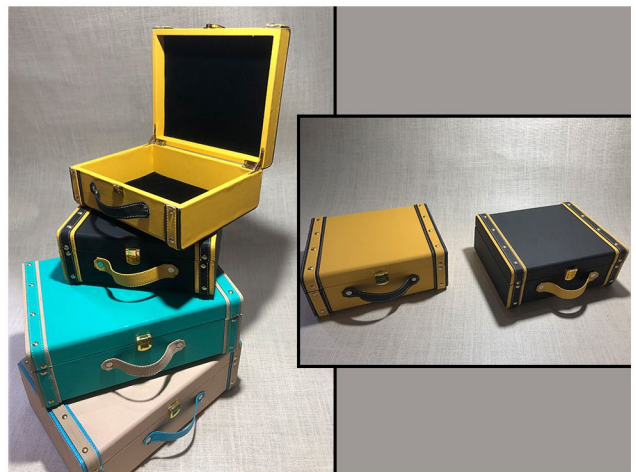

Name Tags
Dimensions : 2.5 * 0.5 (in inches)

TABLEWARE | KITCHENWARE DECOR

Wooden coffee machine table
Dimensions : 2.5 * 0.5 (in inches)

Wooden Cart
Dimensions : 4 feet * 3 feet * 3 feet

Wooden Frames
Dimensions : 16 feet * 6 feet

Diwali Display At Vivanta

Christmas Display At Hyatt

Diwali Display At Hyatt

**BOXES
TRAYS
BASKETS**

BOXES | TRAYS | BASKETS

Wooden Gloss Finish Box
Dimensions : 40 * 25 * 25 (in inches)

Wooden Gloss Finish Box
Dimensions : 25 * 17 * 17 (in inches)

Drop Boxes
Dimensions : 3 feet * 2 feet * 2 feet

Wedding Invite
Dimensions : 7 * 5 (in inches)

Premium Gift Boxes
Dimensions : 8 * 5 * 3 (in inches)

Colourful Trunks
Dimensions : 8 * 5 * 2.5, 12 * 7 * 3 (in inches)