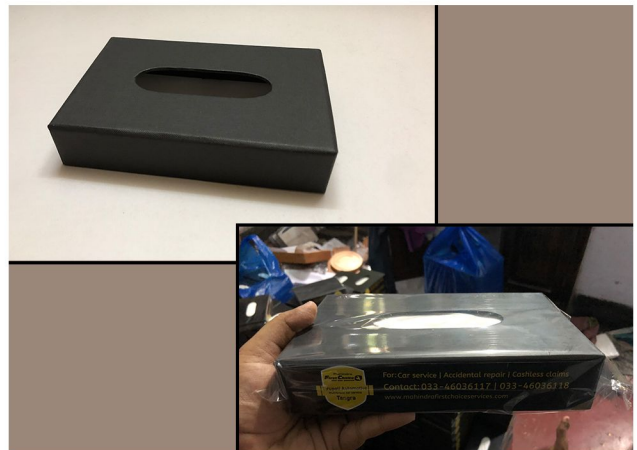

BOXES | TRAYS | BASKETS

Acrylic gift box
Dimensions : 6 * 5 * 3 (in inches)

Cartoon Acrylic Box
Dimensions : 8 * 5.5 * 2.5 (in inches)

Christmas Theme Boxes
Dimensions : 6 * 6 * 3 (in inches)

Standard Gift Box
Dimensions : 6 * 4 * 0.5 (in inches)

Medal Gift Box
Dimensions : 3 * 3 * 0.5 (in inches)

Gift Box
Dimensions : 8 * 5 * 1.5 (in inches)

BOXES | TRAYS | BASKETS

Paper Rectangle Box
Dimensions : 6 * 1.75 * 1.5 (in inches)

Paper Cylinder Box
Dimensions : 5 * 2 inch dia

Cylinder Box
Dimensions : 5 * 2 inch dia

Tissue Box
Dimensions : 7 * 5 * 1 (in inches)

Gift Box
Dimensions : 8 * 6 * 1 (in inches)

Matt Colour Trays
Dimensions : 7 * 5 * 1.5 (in inches)

BOXES | TRAYS | BASKETS