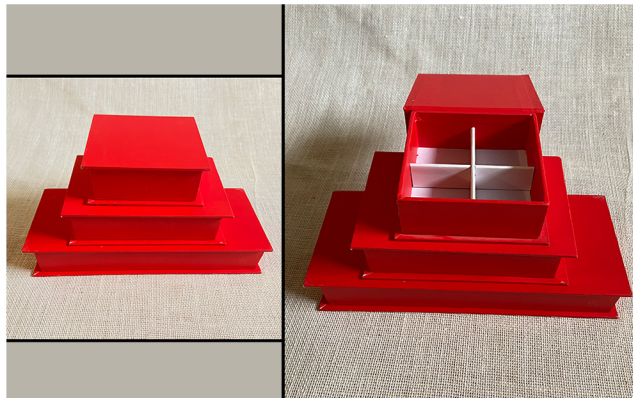

Drop Boxes
Dimensions : 3 feet * 2 feet * 2 feet

Wedding Invite
Dimensions : 7 * 5 (in inches)

Premium Gift Boxes
Dimensions : 8 * 5 * 3 (in inches)

Colourful Trunks
Dimensions : 8 * 5 * 2.5, 12 * 7 * 3 (in inches)

BOXES | TRAYS | BASKETS

Pine Slider Invitation Box
Dimensions : 7 * 1.5 * 1.5 (in inches)

Wedding Invite
Dimensions : 7 * 4.5 * 3 (in inches)

Eco-wood Box
Dimensions : 6 * 4 * 3 (in inches)

Flap Chocolate Box
Dimensions : 4 * 3 * 1, 6 * 3 * 1, 8 * 3 * 1 (in inches)

Double Door Chocolate Box
Dimensions : 6 * 4 * 1 (in inches)

Three Tier Chocolate Box
Dimensions : 5 * 5 * 6 (in inches)

BOXES | TRAYS | BASKETS

Matt Finish Box
Dimensions : 8 * 5 * 2 (in inches)

Red Tea Gift Box
Dimensions : 13 * 9 * 5 (in inches)