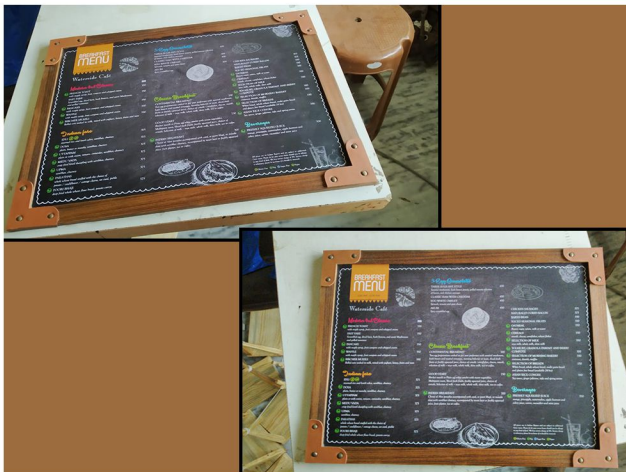

Wooden Buffet Tags
Dimensions : 4 * 3 * 0.25 (in inches)

TABLEWARE | KITCHENWARE DECOR

Bakery Tags
Dimensions : 4 * 2 * 0.3 (in inches)

Billing Folder
Dimensions : 7 * 5 * 1 (in inches)

Bill Folder
Dimensions : 3.5 * 6.5 * 0.5 (in inches)

Menu Holder
Dimensions : 10 * 8 * 1 (in inches)

Tip Box
Dimensions : 10 * 9 * 5 (in inches)

Bread Shelf
Dimensions : 6 feet * 3 feet * 18 inch

TABLEWARE | KITCHENWARE DECOR

Wood and Leatherette Menu Board
Dimensions : 11 * 17 (in inches)

Handstained Chest Menu Box
Dimensions : 9 * 12 * 3 (in inches)

Chopping Board Style Menu Board
Dimensions : 11 * 13 (in inches)

Dips and Chips Platter
Dimensions : 8.5 * 5.5 * 6 (in inches)

Salt Pepper Holder
Dimensions : 5 * 2 * 1.5 (in inches)

Name Tags
Dimensions : 2.5 * 0.5 (in inches)

TABLEWARE | KITCHENWARE DECOR

Wooden coffee machine table
Dimensions : 2.5 * 0.5 (in inches)

Wooden Cart
Dimensions : 4 feet * 3 feet * 3 feet

Wooden Frames
Dimensions : 16 feet * 6 feet